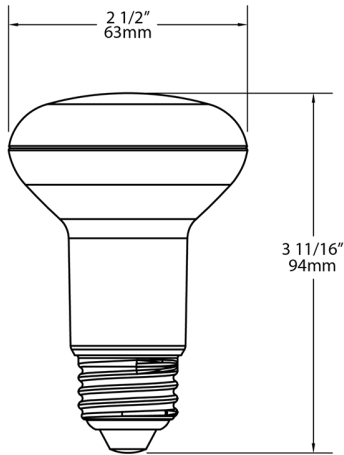

E26, Medium Screw Base

Material:

Plastic

LED Characteristics

Lifespan:

25,000-hour LED lifespan based on IES LM-70 results

Other

Equivalent:

50W Incandescent R20

Warranty:

4 years

Optical

Beam Angle:

120°

Shipping Information

Case Dimensions:

13.19 x 5.51 x 4.41

Pallet Quantity of Pieces:

2000

Pallet Dimensions:

46.26 x 39.57 x 35.28

Construction

MOL:

3.7"

MOD:

2.48"

Dimensions

Features

- Reflectors replace incandescent and halogen R reflector lamps
- Dimmable LED with a 25,000-hour lifespan
- Wide 120° beam angle is well suited for general lighting applications
- 90 CRI