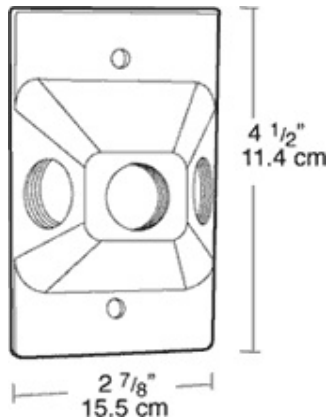

Rectangular cover with three 1/2" threaded holes. Fits FS, cast and recessed single outlet boxes. Supplied with thick foam rubber gasket. One molded 1/2" close-up plug and (2) stainless steel screws.

Color: White

Weight: 0.1 lbs

<b>Project:</b>	<b>Type:</b>
<b>Prepared By:</b>	<b>Date:</b>

**Technical Specifications**

**Listings**

**UL Listing:**

Wet locations.

**Construction**

**Material:**

Polycarbonate.

**Screws:**

6-32 Nickel Plated Brass.

**Hole Count:**

Rect. 3 Hole

**Dimensions**

**Features**

- Sturdy, clear cover for easy visibility
- Thick weatherseal gaskets
- Mounting hardware supplied
- Close-up plugs allow Phillips or slotted screwdrivers for easy installation
- RAB's distinctive see-thru weatherproof packaging has all the information you need
- Clear PVC plastic turtle cover with lockable latch
- Smooth edged electrical cord slots