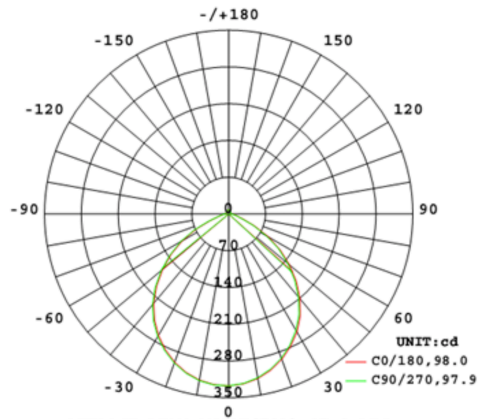

Case and Pallet Dimensions

	QTY	LENGTH	WIDTH	HEIGHT
CASE	4	15.47	7.99	7.95
PALLET	600	7.56	3.82	82.28

Dimension

Light Distribution

Features

- High Performance LEDS up to 106 lm/w
- Use to replace up to 100W traditional light sources
- Durable construction: dent and scratch resistant
- UL wet location rated
- Compatible with most standard recessed housings
- Dimmable down to 5% on compatible dimmers
- CCT selectable 2700K - 4000K
- Smooth diffusing regressed lens
- 5-Year, No-Compromise Warranty

Ordering Matrix

Family	Size	Shape	Wattage	CRI/Color Temp	Voltage	Finish	Trim
R	6	R	8	9FA	120	W	B
4 = 4" 6 = 6"		R = Round	8 = 700lm-725lm 11 = 900lm	9FA = 90 CRI, Field Adjustable	120 = 120V	W = White	B = Baffle S = Smooth