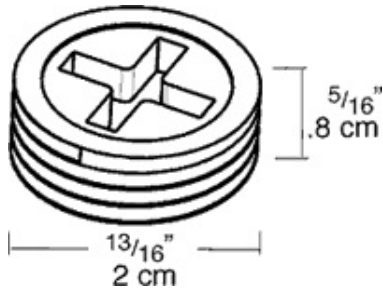

Fits covers and boxes to provide weatherproof seal. Precision die cast with clean threads. Plugs accept both Phillips and slotted screwdrivers for easy installation. Choose the diameter and color to fit your application.

Color: Silver

Weight: 0.0 lbs

Project:	Type:
Prepared By:	Date:

Technical Specifications

Listings

UL Listing:

Wet locations.

Construction

Material:

Precision die cast or stamped aluminum. Spring loaded covers. .

Screws:

6-32 Nickel Plated Brass.

Diameter:

1/2"

Dimensions

Features