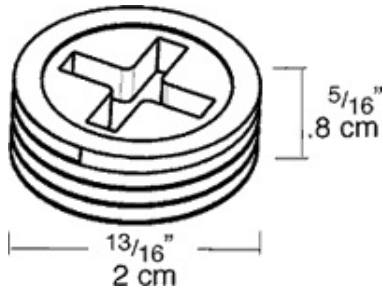

Fits covers and boxes to provide weatherproof seal. Precision die cast with clean threads. Plugs accept both Phillips and slotted screwdrivers for easy installation. Choose the diameter and color to fit your application.

Material:

Precision die cast or stamped aluminum. Spring loaded covers. .

Screws:

6-32 Nickel Plated Brass.

Diameter:

1/2"

Dimensions

Features