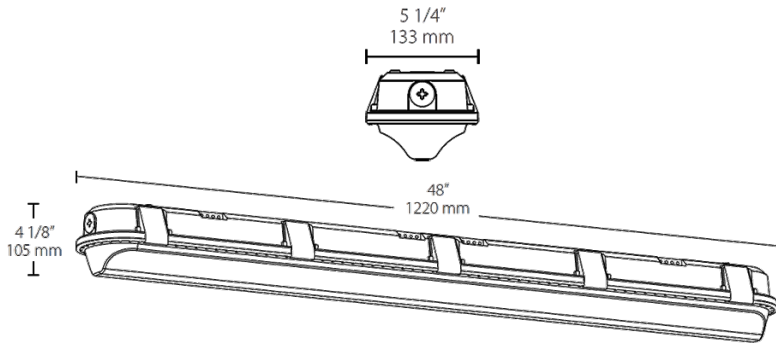

Technical Specifications (continued)

Other

American Bureau of Shipping (ABS) :

For use on Mobile Offshore Drilling Units (MODU) and shipping vessels.

Dimensions

Features

Impact-resistant linear washdown

Ideal for car washes, tunnels and stairwells

Mounting options: Chain, junction box, angled surface mount or vandal-resistant surface mount

IP66 Rating protects against dust & water ingress

0-10V dimming

5-Year, no compromise warranty

100,000-Hour LED lifespan