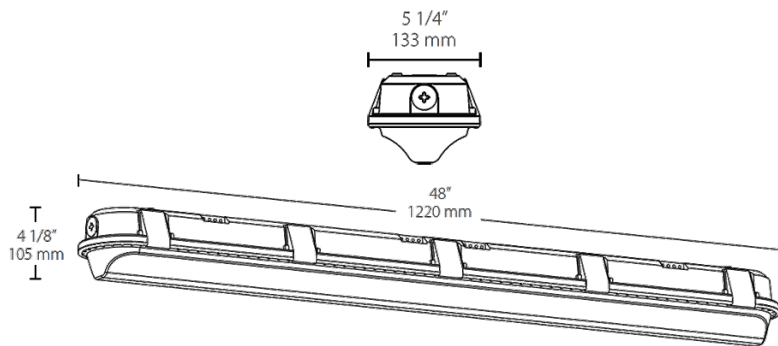

# SHARK4-50W/480

## Dimensions

## Features

- Impact-resistant linear washdown
- Ideal for car washes, tunnels and stairwells
- Mounting options: Chain, junction box, angled surface mount or vandal-resistant surface mount
- IP66 Rating protects against dust & water ingress
- 0-10V dimming
- 5-Year, no compromise warranty
- 100,000-Hour LED lifespan