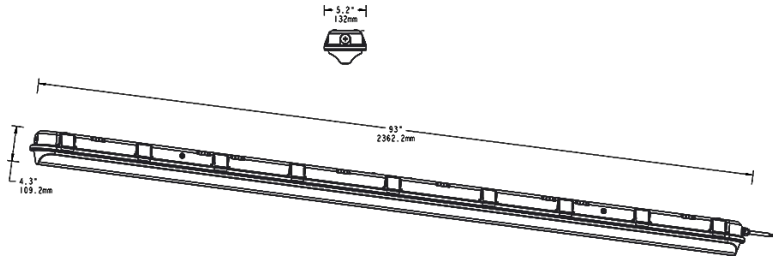

SHARK8M-100YNW/D10

Dimensions

Features

- UL Marine Listed
- American Bureau of Shipping (ABS) approved
- Impact-resistant linear washdown
- Ideal for car washes, tunnels and stairwells
- Mounting options:
Chain, junction box, angled surface mount, ceiling mount or vandal-resistant surface mount
- IP66 AND NEMA 4X ratings protect against dust, water ingress & corrosion
- 5-Year, no compromise warranty
- 100,000-Hour LED lifespan

Ordering Matrix

Family	Length	Watts	Color Temp	Finish	Voltage	Dimming
SHARK	8M	100	YN	W		/D10
	8M = 8 ft Marine Listed	100 = 100W 70 = 70W	Blank = 5000K (Cool) Y = 3000K (Warm) YN = 3500K (Warm Neutral) N = 4000K (Neutral)	W = White	Blank = 120-277V /480 = 480V	D10 = Dimmable