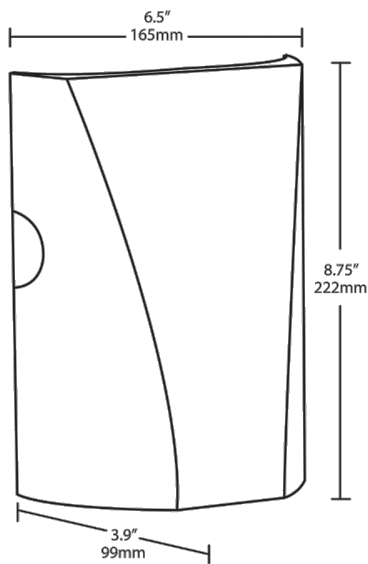

BUG Rating:

B1 U0 G0

BUG Rating:

B1 U0 G0

Dimensions

Features

- Full cutoff, fully shielded LED wallpack
- Can be used as a downlight or uplight
- Contractor friendly features for easy installation
- 100,000-hour LED Life
- 5-Year Warranty