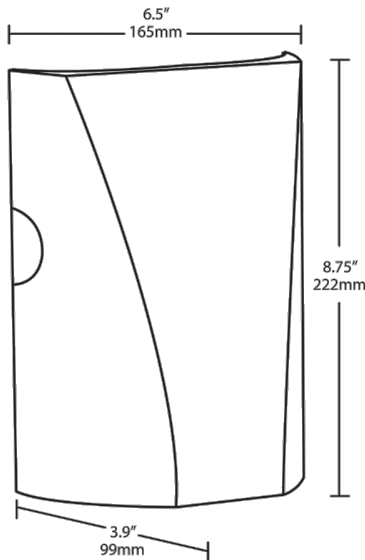

**Optical**

**BUG Rating:**

B1 U0 G0

**BUG Rating:**

B1 U0 G0

**Dimensions**

**Features**

- Full cutoff, fully shielded LED wallpack
- Can be used as a downlight or uplight
- Contractor friendly features for easy installation
- 100,000-hour LED Life
- 5-Year Warranty