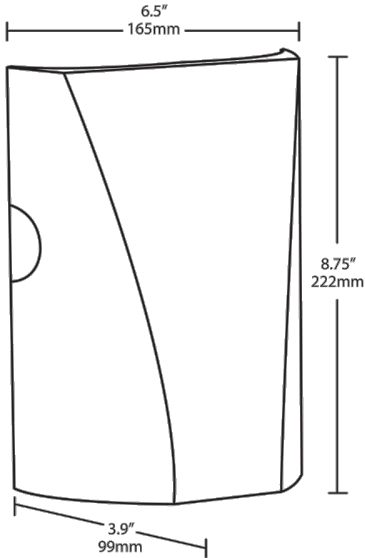

Technical Specifications (continued)

Other

Patents:

The design of the SLIM™ is protected by patents in U.S. Pat D681,864, and pending patents in Canada, China, Taiwan and Mexico.

Optical

BUG Rating:

B1 U0 G0

BUG Rating:

B1 U0 G0

Dimensions

Features

- Full cutoff, fully shielded LED wallpack
- Can be used as a downlight or uplight
- Contractor friendly features for easy installation
- 100,000-hour LED Life
- 5-Year Warranty

Ordering Matrix

Family	Watts	Color Temp	Finish	Photocell	Dimming
SLIM	26 = 26W 18 = 18W 12 = 12W	Blank = 5000K (Cool) Y = 3000K (Warm) N = 4000K (Neutral)	Blank = Bronze W = White	Blank = No Photocell /PC = 120V Button /PC2 = 277V Button /PCT = 120-277V Twistlock	Blank = No Dimming /D10 = Dimmable