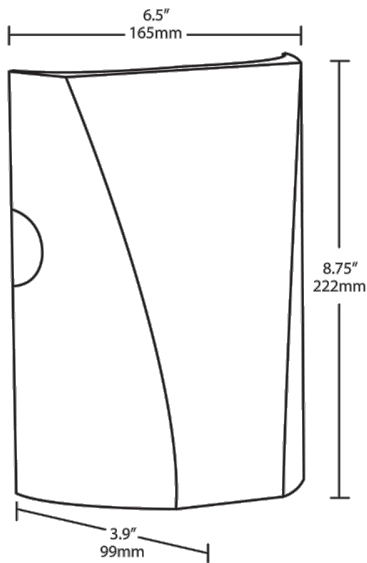

Technical Specifications (continued)

Other

California Title 24:

SLIM18/PC complies with 2013 California Title 24 building and electrical codes as a commercial outdoor non-pole-mounted fixture < 30 Watts.

Patents:

The design of the SLIM™ is protected by patents in U.S. Pat D681,864, and pending patents in Canada, China, Taiwan and Mexico.

Country of Origin:

Designed by RAB in New Jersey and assembled in the USA by RAB's IBEW Local 3 workers.

Buy American Act Compliant:

This product is a COTS item manufactured in the United States, and is compliant with the Buy American Act.

Recovery Act (ARRA) Compliant:

This product complies with the 52.225-21 "Required Use of American Iron, Steel, and Manufactured Goods-- Buy American Act-- Construction Materials (October 2010).

Trade Agreements Act Compliant:

This product is a COTS item manufactured in the United States, and is compliant with the Trade Agreements Act.

GSA Schedule:

Suitable in accordance with FAR Subpart 25.4.

Optical

BUG Rating:

B1 U0 G0

BUG Rating:

B1 U0 G0

Dimensions

Features

- Full cutoff, fully shielded LED wallpack
- Can be used as a downlight or uplight
- Contractor friendly features for easy installation
- 100,000-hour LED Life
- 5-Year Warranty

Ordering Matrix

Family	Watts	Color Temp	Finish	Photocell	Dimming
SLIM	26 = 26W 18 = 18W 12 = 12W	Blank = 5000K (Cool) Y = 3000K (Warm) N = 4000K (Neutral)	Blank = Bronze W = White	Blank = No Photocell /PC = 120V Button /PC2 = 277V Button /PCT = 120-277V Twistlock	Blank = No Dimming /D10 = Dimmable