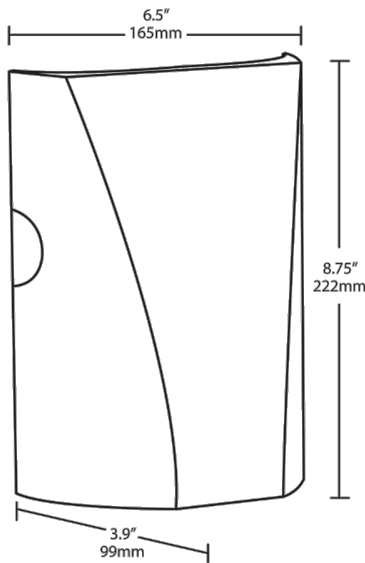

**Optical**

**BUG Rating:**

B1 U0 G0

**BUG Rating:**

B1 U0 G0

**Dimensions**

**Features**

- Full cutoff, fully shielded LED wallpack
- Can be used as a downlight or uplight
- Contractor friendly features for easy installation
- 100,000-hour LED Life
- 5-Year Warranty