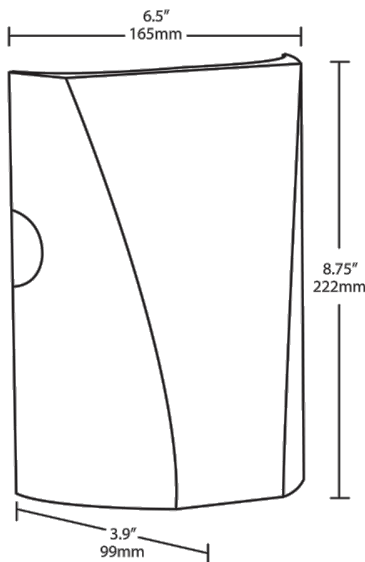

**BUG Rating:**

B1 U0 G0

**Dimensions**

**Features**

- Full cutoff, fully shielded LED wallpack
- Can be used as a downlight or uplight
- Contractor friendly features for easy installation
- 100,000-hour LED Life
- 5-Year Warranty