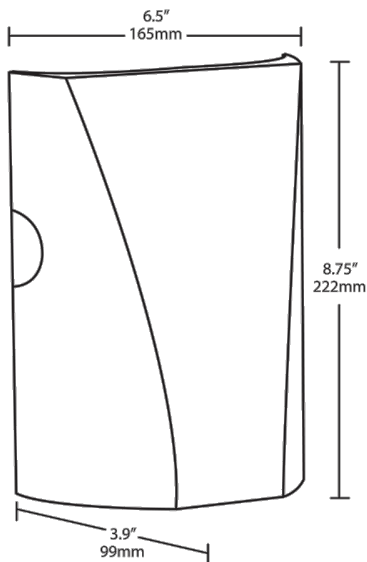

**BUG Rating:**

B1 U0 G0

**Dimensions**

**Features**

- Full cutoff, fully shielded LED wallpack
- Can be used as a downlight or uplight
- Contractor friendly features for easy installation
- 100,000-hour LED Life
- 5-Year Warranty