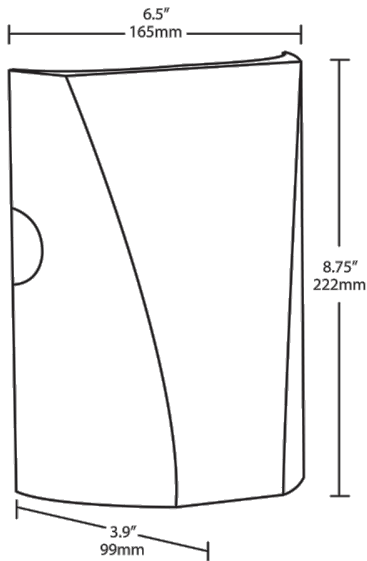

Heavy-duty mounting bracket with hinged housing for easy installation.

Recommended Mounting Height:

Up to 22 ft.

Lens:

Tempered glass lens.

Reflector:

Specular thermoplastic.

Gaskets:

Patents:

The design of the SLIM™ is protected by patents in U.S. Pat D681,864, and pending patents in Canada, China, Taiwan and Mexico.

Technical Specifications (continued)

Optical

BUG Rating:

B1 U0 G0

BUG Rating:

B1 U0 G0

Dimensions

Features

- Full cutoff, fully shielded LED wallpack
- Can be used as a downlight or uplight
- Contractor friendly features for easy installation
- 100,000-hour LED Life
- 5-Year Warranty