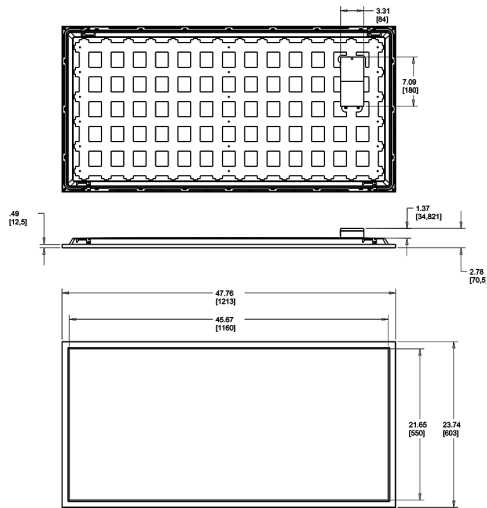

Dimensions

Features

- 30,000-Hour LED lifespan
- 2-year, limited warranty
- 4 per case, must order in case quantity increments

Ordering Matrix

| Family | Housing Size | Wattage | Color Temp/CCT |
|--------|---------------|----------------|----------------|
| T17 | 2X4 | 50 | N |
| | 2X2 = 2' X 2' | 40 = 40W (2X2) | C = 5700K |
| | 2X4 = 2' X 4' | 50 = 50W (2X4) | N = 4000K |