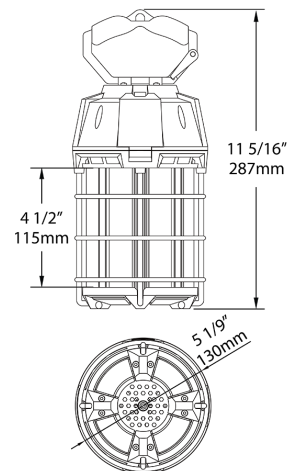

Mercury and UV free. RoHS-compliant components.

FCC:

Complies with Part 15 of the FCC Rules

Model Number:

H10041(TEMP-100-850)

Case and Pallet Dimensions

	QTY	LENGTH (in)	WIDTH (in)	HEIGHT (in)
CASE	4	0	0	0
PALLET	72	0	0	0

Dimension

Light Distribution