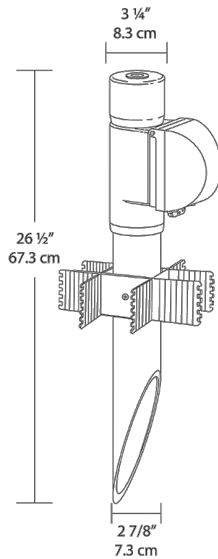

Color: Verde green

Weight: 3.8 lbs

Project:

Type:

Prepared By:

Date:

Technical Specifications

Listings

Construction

Set Screw:

Locks cap to post and prevents rotation.

Dimensions

Features

- Clear PVC plastic turtle cover with lockable latch
- Fits all standard rectangular covers
- Durable molded ABS Post Adapter
- Close up plug included
- Knockout holes in bottom of Post Adapter for easy wiring
- Mighty Post Adapter extends post height to keep outlets about plants and snow
- Add an electrical box to your Might Post and Lawn Light combo