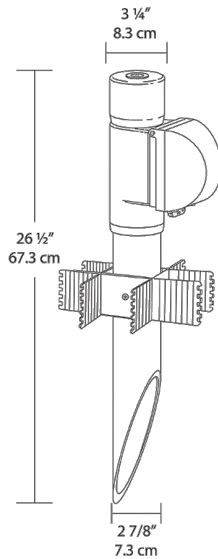

Color: White

Weight: 3.8 lbs

Project:

Type:

Prepared By:

Date:

**Technical Specifications**

**Listings**

**GSA Schedule:**

Suitable in accordance with FAR Subpart 25.4.

**Construction**

**Set Screw:**

Locks cap to post and prevents rotation.

**Dimensions**

**Features**

- Clear PVC plastic turtle cover with lockable latch
- Fits all standard rectangular covers
- Durable molded ABS Post Adapter
- Close up plug included
- Knockout holes in bottom of Post Adapter for easy wiring
- Mighty Post Adapter extends post height to keep outlets about plants and snow
- Add an electrical box to your Might Post and Lawn Light combo