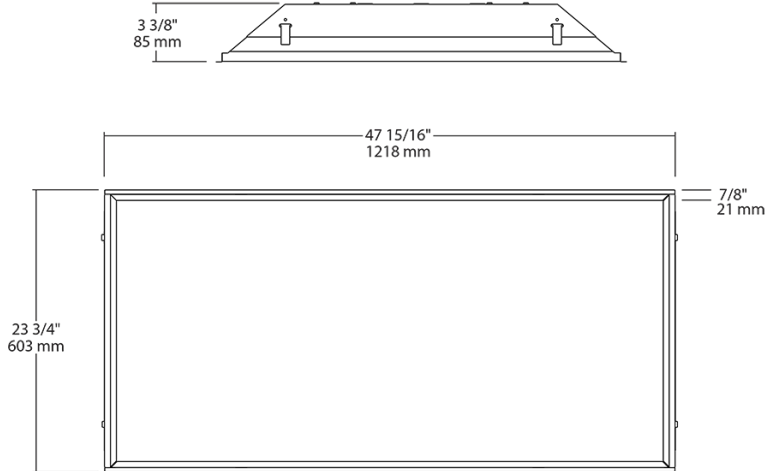

# TRLED2X4-50YN/D10/E

## Dimensions

## Ordering Matrix

Family	Size	Watts	Color Temp	Dimming	Battery Backup
TRLED	2X4 = 2' x 4'	37 = 37W 50 = 50W	Y = 3000K (Warm) YN = 3500K (Warm Neutral) N = 4000K (Neutral)	/D10 = Dimmable	/E = 120-277V Battery Backup