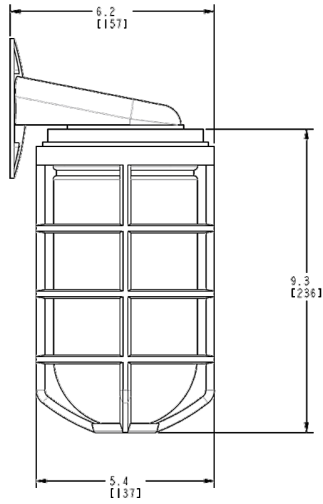

## Dimensions

## Features

- Set screw keeps guard securely in place
- All stainless steel hardware
- Close-up plugs allow Phillips or slotted screwdrivers for easy installation
- High temperature silicone internal gaskets
- Premium porcelain socket with 150C 8" long leads attached