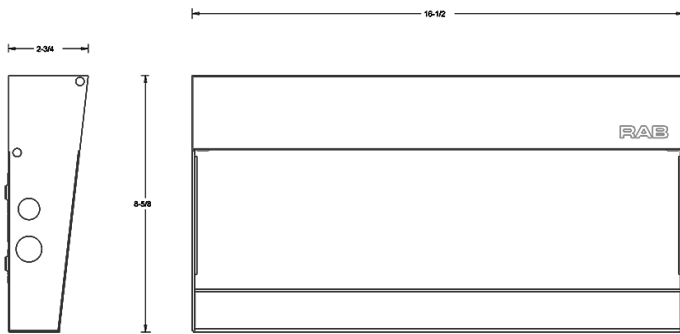

Dimensions

Features

- Ultra-economy wall pack with a sleek, contemporary look
- Covers footprint of large-sized HID wall packs

Ordering Matrix

Family	Lumen Package	Color Temp	Options
W17	150L	N	
	30L = Small (2900lm, 30W) 36L = Small (3600lm, 33W) 55L = Medium (5500lm, 50W) 75L = Medium (7500lm, 69W) 90L = Medium (9000lm, 86W) 150L = Large (15000lm, 139W)	Blank = 5000K (Cool) N = 4000K (Neutral) Y = 3000K (Warm)	Blank = No Option /PCU = 120-277V Button Photocell