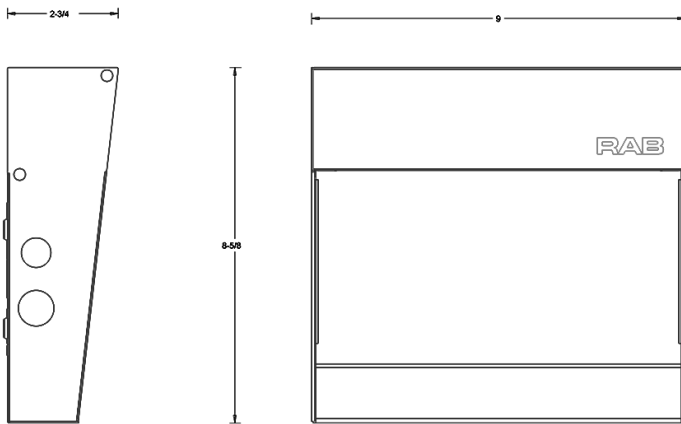

Dimensions

Features

- Ultra-economy wall pack with a sleek, contemporary look
- Covers footprint of small HID wall packs
- Available in various lumen packages

Ordering Matrix

Family	Lumen Package	Color Temp	Options
W17	36L	N	/PCU
	30L = Small (2900lm, 30W) 36L = Small (3600lm, 33W) 55L = Medium (5500lm, 50W) 75L = Medium (7500lm, 69W) 90L = Medium (9000lm, 86W) 150L = Large (15000lm, 139W)	Blank = 5000K (Cool) N = 4000K (Neutral) Y = 3000K (Warm)	Blank = No Option /PCU = 120-277V Button Photocell