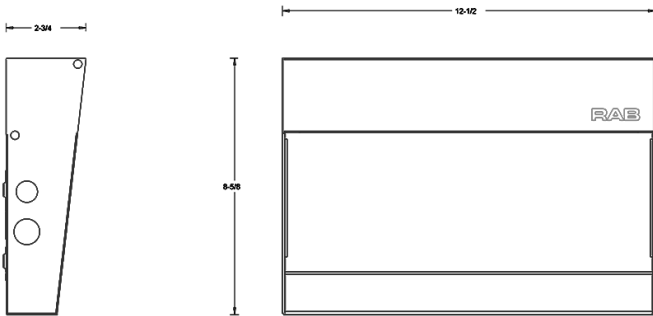

Dimensions

Features

- Ultra-economy wall pack with a sleek, contemporary look
- Covers footprint of medium-sized HID wall packs
- Available in various lumen packages

Ordering Matrix

Family	Lumen Package	Color Temp	Options
W17	75L	N	/PCU
	30L = Small (2900lm, 30W) 36L = Small (3600lm, 33W) 55L = Medium (5500lm, 50W) 75L = Medium (7500lm, 69W) 90L = Medium (9000lm, 86W) 150L = Large (15000lm, 139W)	Blank = 5000K (Cool) N = 4000K (Neutral) Y = 3000K (Warm)	Blank = No Option /PCU = 120-277V Button Photocell