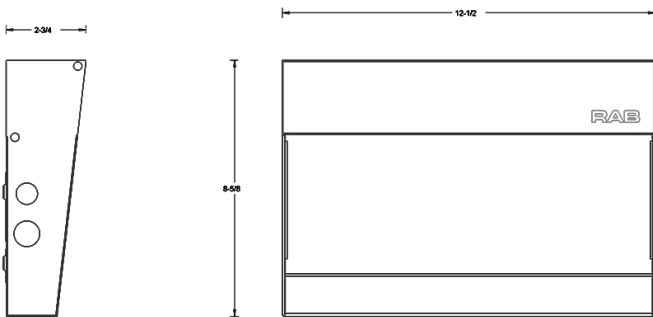

Dimensions

Features

- Ultra-economy wall pack with a sleek, contemporary look
- Covers footprint of medium-sized HID wall packs
- Available in various lumen packages

Ordering Matrix

Family	Lumen Package	Color Temp	Options
W17	75L	N	
	30L = Small (2900lm, 30W) 36L = Small (3600lm, 33W) 55L = Medium (5500lm, 50W) 75L = Medium (7500lm, 69W) 90L = Medium (9000lm, 86W) 150L = Large (15000lm, 139W)	Blank = 5000K (Cool) N = 4000K (Neutral) Y = 3000K (Warm)	Blank = No Option /PCU = 120-277V Button Photocell