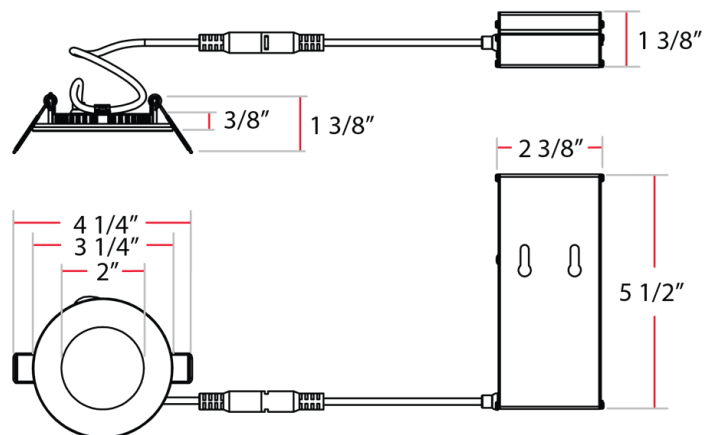

Minimum Compartment Size

Length x Width x Height [in]	Lamp Quantity
6.0 x 6.0 x 8.5	1

Case and Pallet Dimensions

	QTY	LENGTH	WIDTH	HEIGHT
CASE	6	9.29	7.91	6.54
PALLET	1350	4.29	2.36	58.82

Dimension

Features