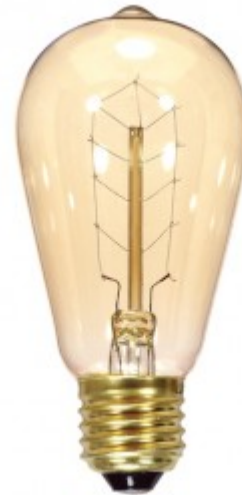

S2414

40ST19/CL /9S /120V /Vintage
40 watt ST19 Incandescent; Clear; 3000 average rated hours;
160 lumens; Medium base; 120 volts

Features

- Vintage Style incandescent
- Historic restoration quality
- Classic, warm glow

S2414

| Item Number | UPC | Watts | Lamp Shape | Base | ANSI Base | Lamp Code | Voltage |
|-----------------------|---------------|---------------|-------------------------------|----------------|---------------------|------------------------------|--------------|
| S2414 | 045923024146 | 40 | ST19 | Medium | E26 | 40ST19/CL /9S /120V /Vintage | 120 |
| Finish | MOL In Inches | MOD In Inches | Filament | Initial Lumens | Average Rated Hours | Pack | Package Type |
| Clear | 5-3/16" | 2.38" | Hairpin | 160 | 3000 | 48/6 | Box |
| Dimmable/Non-Dimmable | | | CEC Status | | | RoHS Compliant | |
| Dimmable | | | Lawful for sale in California | | | Yes | |