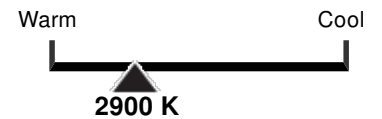

Light Appearance

Energy Used 35 watts

Product Information

Features

- Bright, Crisp light
- UV-Filter halogen capsule
- Uniform light output
- 12 volt

Product Specifications

Item Number	Technology	UPC	Voltage	Watts	Incandescent Equivalent	Lamp Shape	Base
S3191	Halogen	*	12	35	n/a	G14	Miniature 2 Pin Round
ANSI Base	Lamp Code	Dimmable/Non-Dimmable	Finish	MOL in inches	MOD in inches	Initial Lumens	Average Rated Hours
GU5.3/GX5.3	35JCGVL-G14	Yes	n/a	2 9/16	1 3/4	620	2000
Kelvin Temp	Color	CRI	Beam Spread Deg	Pack	Package Type	ENERGY STAR	RoHS Compliant
2900	Warm White	99	n/a	n/a	Box	n/a	Yes