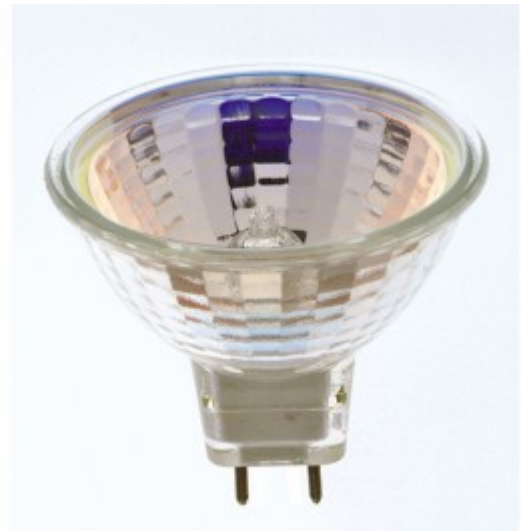

# S4618

50MR16/FL/120V  
50 watt; Halogen; MR16; 2000 Average rated Hours; Bi Pin G8 base; 120 volts

### Features

- Bright, Crisp light
- UV-Filter halogen capsule
- Uniform light output

S4618

Item Number	UPC	Watts	Voltage	Lamp Shape	Base	ANSI Base	Lamp Code
S4618	045923046186	50	120	MR16	Bi-Pin G8	G8	50MR16/FL/120V

MOL In Inches	MOD In Inches	Filament	Kelvin Temp	Color	Average Rated Hours	Pack	Package Type
1-7/8"	2.00"	CC-8	2900	Warm White	2000	240/12	Box

Beam Spread Deg	Lens	CBCP	Dimmable/Non-Dimmable	CEC Status	RoHS Compliant
36	Y	1000	Dimmable	Non-Compliant	Yes