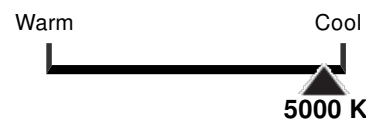

Lighting Facts Per Bulb

Brightness 700 lumens

Estimated Energy Cost \$1.81

per year, based on 3 hrs/day, 11c/kWh.
Energy cost depends on utility rates and light use.

Average Life 9.1 years

Based on 3 hrs/day

Light Appearance

Energy Used 15 watts

Product Information

Features

- Self-ballasted Spiral CFL
- Uses 75% less energy than equivalent incandescent lamps
- Long Life
- Instant On

Product Specifications

Item Number	Technology	UPC	Voltage	Watts	Incandescent Equivalent	Lamp Shape	Base
S5559	Compact Fluorescent	*	120	15	65	R30	Medium
ANSI Base	Lamp Code	Dimmable/Non-Dimmable	Finish	MOL in inches	MOD in inches	Initial Lumens	Average Rated Hours
E26	15R30/50	n/a	n/a	5 3/8	3 3/4	700	10000
Kelvin Temp	Color	CRI	Beam Spread Deg	Pack	Package Type	ENERGY STAR	RoHS Compliant
5000	Natural Light	82	n/a	n/a	Clamshell	n/a	Yes