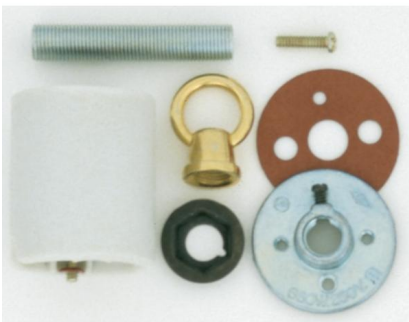

S70/408 n/a Sockets & Lampholders

PORCELAIN SOCKET ADPTR KIT

Lamp Type Sockets & Lampholders

Product Specifications

Item Number	Technology	UPC	Voltage	Watts	Incandescent Equivalent	Lamp Shape	Base
S70/408	Sockets & Lampholders	*	n/a	n/a	n/a	n/a	n/a
ANSI Base	Lamp Code	Dimmable/Non-Dimmable	Finish	MOL in inches	MOD in inches	Initial Lumens	Average Rated Hours
n/a	n/a	n/a	n/a	n/a	n/a	n/a	n/a
Kelvin Temp	Color	CRI	Beam Spread Deg	Pack	Package Type	ENERGY STAR	RoHS Compliant
n/a	n/a	n/a	n/a	n/a	n/a	n/a	Yes