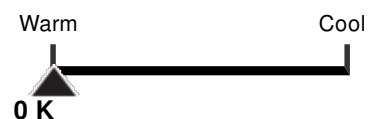

S7022 T1 3/4 Miniatures

37 14V 1.3W W2.1X4.9D T1 3/4

Lamp Type	Miniatures
Bulb Type	T1 3/4
Base Type	W2.1x4.9d
Wattage	1.4

Lighting Facts Per Bulb

Brightness 1 lumens

Estimated Energy Cost \$0.12

per year, based on 3 hrs/day, 11c/kWh.
Energy cost depends on utility rates and light use.

Average Life 0.5 years

Based on 3 hrs/day

Light Appearance

Energy Used 1 watts

Product Specifications

Item Number	Technology	UPC	Voltage	Watts	Incandescent Equivalent	Lamp Shape	Base
S7022	Miniatures	*	14	1.4	n/a	T1 3/4	Sub Mini Wedge
ANSI Base	Lamp Code	Dimmable/Non-Dimmable	Finish	MOL in inches	MOD in inches	Initial Lumens	Average Rated Hours
W2.1x4.9d	37	n/a	n/a	13/16	7/32	1	500
Kelvin Temp	Color	CRI	Beam Spread Deg	Pack	Package Type	ENERGY STAR	RoHS Compliant
n/a	n/a	n/a	n/a	n/a	n/a	n/a	Yes