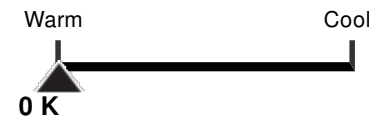

Light Appearance

Energy Used 1 watts

Product Specifications

Item Number	Technology	UPC	Voltage	Watts	Incandescent Equivalent	Lamp Shape	Base
S7024	Miniatures	*	3.2	1.12	n/a	T3 1/4	Miniature Bayonet
ANSI Base	Lamp Code	Dimmable/Non-Dimmable	Finish	MOL in inches	MOD in inches	Initial Lumens	Average Rated Hours
BA9s	45	n/a	n/a	1 7/32	13/32	1	3000
Kelvin Temp	Color	CRI	Beam Spread Deg	Pack	Package Type	ENERGY STAR	RoHS Compliant
n/a	n/a	n/a	n/a	n/a	n/a	n/a	Yes