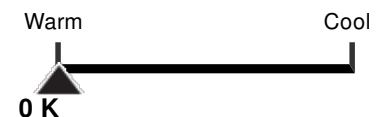

S7043 RP11 Miniatures

1143 12V 25W BA15S RP11 C2R

Lamp Type	Miniatures
Bulb Type	RP11
Base Type	BA15s
Wattage	24.8

IMAGE NOT AVAILABLE

Lighting Facts Per Bulb

Brightness 32 lumens

Estimated Energy Cost \$2.89

per year, based on 3 hrs/day, 11c/kWh.
Energy cost depends on utility rates and light use.

Average Life 0.4 years

Based on 3 hrs/day

Light Appearance

Energy Used 24 watts

Product Specifications

Item Number	Technology	UPC	Voltage	Watts	Incandescent Equivalent	Lamp Shape	Base
S7043	Miniatures	*	12	24.8	n/a	RP11	Bayonet Single Contact
ANSI Base	Lamp Code	Dimmable/Non-Dimmable	Finish	MOL in inches	MOD in inches	Initial Lumens	Average Rated Hours
BA15s	1143	n/a	n/a	2 1/4	1 3/8	32	400
Kelvin Temp	Color	CRI	Beam Spread Deg	Pack	Package Type	ENERGY STAR	RoHS Compliant
n/a	n/a	n/a	n/a	n/a	n/a	n/a	Yes