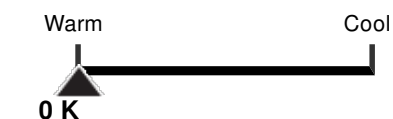

S7050 G5 3/4 Miniatures

1178 13V 9W BA15D G5.75 C2V

Lamp Type	Miniatures
Bulb Type	G5 3/4
Base Type	BA15d
Wattage	9

IMAGE NOT AVAILABLE

Lighting Facts Per Bulb

Brightness	4 lumens
Estimated Energy Cost	\$1.08

per year, based on 3 hrs/day, 11c/kWh.
Energy cost depends on utility rates and light use.

Average Life	4.6 years
--------------	-----------

Based on 3 hrs/day

Light Appearance

Energy Used	9 watts
-------------	---------

Product Specifications

Item Number	Technology	UPC	Voltage	Watts	Incandescent Equivalent	Lamp Shape	Base
S7050	Miniatures	*	13	9	n/a	G5 3/4	Bayonet Double Contact
ANSI Base	Lamp Code	Dimmable/Non-Dimmable	Finish	MOL in inches	MOD in inches	Initial Lumens	Average Rated Hours
BA15d	1178	n/a	n/a	1 7/16	23/32	4	5000
Kelvin Temp	Color	CRI	Beam Spread Deg	Pack	Package Type	ENERGY STAR	RoHS Compliant
n/a	n/a	n/a	n/a	n/a	n/a	n/a	Yes