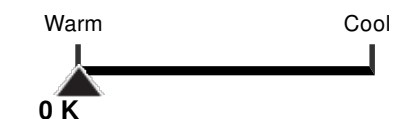

S7060 G3 1/2 Miniatures

131 1.3V .13W E10 G3.5 S2R

Lamp Type	Miniatures
Bulb Type	G3 1/2
Base Type	E10
Wattage	0.13

IMAGE NOT AVAILABLE

Lighting Facts Per Bulb

Brightness 0 lumens

Estimated Energy Cost \$0.00

per year, based on 3 hrs/day, 11c/kWh.
Energy cost depends on utility rates and light use.

Average Life 0 years

Based on 3 hrs/day

Light Appearance

Energy Used 0 watts

Product Specifications

Item Number	Technology	UPC	Voltage	Watts	Incandescent Equivalent	Lamp Shape	Base
S7060	Miniatures	*	1.3	0.13	n/a	G3 1/2	Miniature Screw
ANSI Base	Lamp Code	Dimmable/Non-Dimmable	Finish	MOL in inches	MOD in inches	Initial Lumens	Average Rated Hours
E10	131	n/a	n/a	15/16	7/16	0	50
Kelvin Temp	Color	CRI	Beam Spread Deg	Pack	Package Type	ENERGY STAR	RoHS Compliant
n/a	n/a	n/a	n/a	n/a	n/a	n/a	Yes