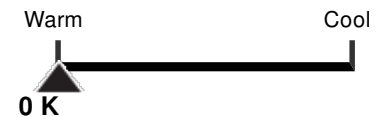

S7083 T3 1/4 Miniatures

1889 14V 3.8W BA9S T3.25 C2F

Lamp Type	Miniatures
Bulb Type	T3 1/4
Base Type	BA9s
Wattage	14

IMAGE NOT AVAILABLE

Lighting Facts Per Bulb

Brightness 2 lumens

Estimated Energy Cost \$1.69

per year, based on 3 hrs/day, 11c/kWh.
Energy cost depends on utility rates and light use.

Average Life 1.4 years

Based on 3 hrs/day

Light Appearance

Energy Used 14 watts

Product Specifications

Item Number	Technology	UPC	Voltage	Watts	Incandescent Equivalent	Lamp Shape	Base
S7083	Miniatures	*	14	14	n/a	T3 1/4	Miniature Bayonet
ANSI Base	Lamp Code	Dimmable/Non-Dimmable	Finish	MOL in inches	MOD in inches	Initial Lumens	Average Rated Hours
BA9s	1889	n/a	n/a	1 7/32	13/32	2	1500
Kelvin Temp	Color	CRI	Beam Spread Deg	Pack	Package Type	ENERGY STAR	RoHS Compliant
n/a	n/a	n/a	n/a	n/a	n/a	n/a	Yes