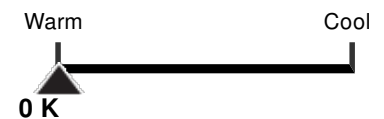

Light Appearance

Energy Used 11 watts

Product Specifications

Item Number	Technology	UPC	Voltage	Watts	Incandescent Equivalent	Lamp Shape	Base
S7091	Miniatures	*	6.5	11.6	n/a	B6	Bayonet Single Contact
ANSI Base	Lamp Code	Dimmable/Non-Dimmable	Finish	MOL in inches	MOD in inches	Initial Lumens	Average Rated Hours
BA15s	209	n/a	n/a	1 3/4	3/4	15	100
Kelvin Temp	Color	CRI	Beam Spread Deg	Pack	Package Type	ENERGY STAR	RoHS Compliant
n/a	n/a	n/a	n/a	n/a	n/a	n/a	Yes