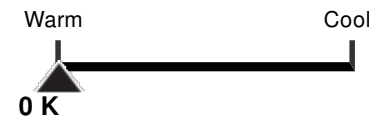

S7130 T1 3/4 Miniatures

399 28V 1W E5.5 T1.75 C2F

Lamp Type	Miniatures
Bulb Type	T1 3/4
Base Type	E5.5
Wattage	1.12

IMAGE NOT AVAILABLE

Lighting Facts Per Bulb

Brightness 0 lumens

Estimated Energy Cost \$0.12

per year, based on 3 hrs/day, 11c/kWh.
Energy cost depends on utility rates and light use.

Average Life 6.4 years

Based on 3 hrs/day

Light Appearance

Energy Used 1 watts

Product Specifications

Item Number	Technology	UPC	Voltage	Watts	Incandescent Equivalent	Lamp Shape	Base
S7130	Miniatures	*	28	1.12	n/a	T1 3/4	Midget Screw
ANSI Base	Lamp Code	Dimmable/Non-Dimmable	Finish	MOL in inches	MOD in inches	Initial Lumens	Average Rated Hours
E5.5	399	n/a	n/a	5/8	7/32	0	7000
Kelvin Temp	Color	CRI	Beam Spread Deg	Pack	Package Type	ENERGY STAR	RoHS Compliant
n/a	n/a	n/a	n/a	n/a	n/a	n/a	Yes