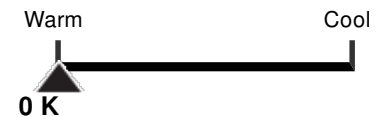

Light Appearance

Energy Used 1 watts

Product Specifications

Item Number	Technology	UPC	Voltage	Watts	Incandescent Equivalent	Lamp Shape	Base
S7149	Miniatures	*	28	1.12	n/a	T1 3/4	G3.17
ANSI Base	Lamp Code	Dimmable/Non-Dimmable	Finish	MOL in inches	MOD in inches	Initial Lumens	Average Rated Hours
G3.17	7327	n/a	n/a	5/8	7/32	0	4000
Kelvin Temp	Color	CRI	Beam Spread Deg	Pack	Package Type	ENERGY STAR	RoHS Compliant
n/a	n/a	n/a	n/a	n/a	n/a	n/a	Yes