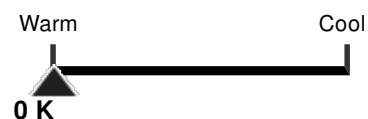

S7153 T3 Miniatures

787 6V 10W G4 T2 1/2 C6

Lamp Type	Miniatures
Bulb Type	T3
Base Type	G4
Wattage	10

IMAGE NOT AVAILABLE

Lighting Facts Per Bulb

Brightness 200 lumens

Estimated Energy Cost \$1.20

per year, based on 3 hrs/day, 11c/kWh.
Energy cost depends on utility rates and light use.

Average Life 0.1 years

Based on 3 hrs/day

Light Appearance

Energy Used 10 watts

Product Specifications

Item Number	Technology	UPC	Voltage	Watts	Incandescent Equivalent	Lamp Shape	Base
S7153	Miniatures	*	6	10	n/a	T3	G4
ANSI Base	Lamp Code	Dimmable/Non-Dimmable	Finish	MOL in inches	MOD in inches	Initial Lumens	Average Rated Hours
G4	787	n/a	n/a	1 3/16	3/8	200	100
Kelvin Temp	Color	CRI	Beam Spread Deg	Pack	Package Type	ENERGY STAR	RoHS Compliant
n/a	n/a	n/a	n/a	n/a	n/a	n/a	Yes