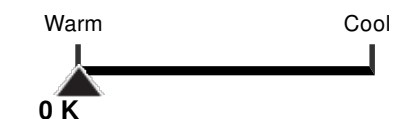

S7163 T5 Miniatures

928 28V 8.4W W2.1X9.5D T5 C2F

Lamp Type	Miniatures
Bulb Type	T5
Base Type	W2.1x9.5d
Wattage	8.4

IMAGE NOT AVAILABLE

Lighting Facts Per Bulb

Brightness 8 lumens

Estimated Energy Cost \$0.96

per year, based on 3 hrs/day, 11c/kWh.
Energy cost depends on utility rates and light use.

Average Life 0.5 years

Based on 3 hrs/day

Light Appearance

Energy Used 8 watts

Product Specifications

Item Number	Technology	UPC	Voltage	Watts	Incandescent Equivalent	Lamp Shape	Base
S7163	Miniatures	*	28	8.4	n/a	T5	Mini Wedge
ANSI Base	Lamp Code	Dimmable/Non-Dimmable	Finish	MOL in inches	MOD in inches	Initial Lumens	Average Rated Hours
W2.1x9.5d	928	n/a	n/a	1 1/2	5/8	8	500
Kelvin Temp	Color	CRI	Beam Spread Deg	Pack	Package Type	ENERGY STAR	RoHS Compliant
n/a	n/a	n/a	n/a	n/a	n/a	n/a	Yes