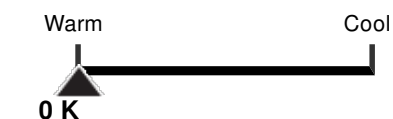

S7170 T3 1/4 Miniatures

256 14V 3W BA9S T3.25 C2R
BLIN

Lamp Type	Miniatures
Bulb Type	T3 1/4
Base Type	BA9s
Wattage	3.78

IMAGE NOT AVAILABLE

Lighting Facts Per Bulb

Brightness	2 lumens
Estimated Energy Cost	\$0.36

per year, based on 3 hrs/day, 11c/kWh.
Energy cost depends on utility rates and light use.

Average Life	0.5 years
---------------------	------------------

Based on 3 hrs/day

Light Appearance

Energy Used	3 watts
--------------------	----------------

Product Specifications

Item Number	Technology	UPC	Voltage	Watts	Incandescent Equivalent	Lamp Shape	Base
S7170	Miniatures	*	14	3.78	n/a	T3 1/4	Miniature Bayonet
ANSI Base	Lamp Code	Dimmable/Non-Dimmable	Finish	MOL in inches	MOD in inches	Initial Lumens	Average Rated Hours
BA9s	256	n/a	n/a	1 7/32	13/32	2	500
Kelvin Temp	Color	CRI	Beam Spread Deg	Pack	Package Type	ENERGY STAR	RoHS Compliant
n/a	n/a	n/a	n/a	n/a	n/a	n/a	Yes