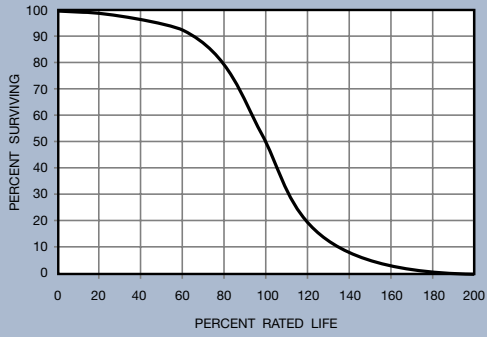

DULUX EL 2700K

Typical Fluorescent Lamp Mortality*