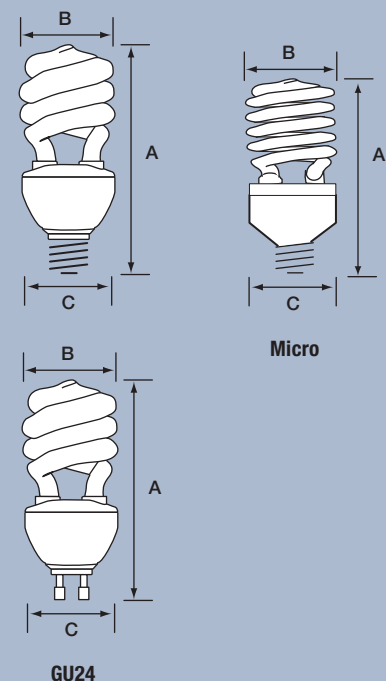

Operating temperature range of all DULUX EL lamps is 0° to 100°F.

Ordering Guide

CF	13	EL	/	MICRO	/	C	/	830	/	RP2
Compact Fluorescent	Wattage: 13 watts	Electronic Ballast		Bulb Type Micro-Mini, Super Mini, Mini Twist, Twist, Micro LED		C = Candelabra Base GU24 = GU24 Base		8 = 82 CRI 27 = 2700K 30 = 3000K 41 = 4100K 50 = 5000K		RP = Retail Pack HVP = High Visibility Pack 2 = 2 per pack

¹ Savings achieved over the average rated life of the DULUX EL lamp compared to an incandescent bulb. Based on 11¢ kWh.

Lamp Dimensions

	(A) MOL (in.)	(B) Diameter (in.)	(C) Base Width (in.)
CF5EL/MICRO	3.3	1.64	1.5
CF10EL/MICRO	3.61	1.53	1.60
CF13EL/MICRO/C	3.70	1.53	1.50
CF13EL/MICRO	3.70	1.53	1.66
CF20EL/MICRO	4.29	2.02	2.14
CF23EL/MICRO & CF23EL MICROLED	4.45	2.02	2.14
CF26EL/MICRO	4.5	2.1	2.0
CF7EL/SUPER	4.0	2.0	1.4
CF11EL/SUPER	4.2	1.8	1.6
CF13EL/SUPER	4.06	1.40	1.90
CF19EL/SUPER	4.70	2.40	1.80
CF23EL/SUPER	5.06	2.40	1.80
CF7EL/MINI	4.40	1.82	1.60
CF11EL/MINI	4.50	1.82	1.60
CF13EL/MINI	4.60	1.82	1.60
CF19EL/MINI	4.80	2.25	2.05
CF23EL/MINI	5.75	2.25	2.05
CF14EL/TWIST/DIM	4.63	1.75	1.73
CF24EL/TWIST/DIM	4.75	2.37	1.73
CF30EL/TWIST	5.13	2.50	2.17
CF40EL/TWIST	6.38	2.76	2.5
CF65EL/TWIST	7.85	4.12	2.76
CF13EL/GU24/TWIST	3.95	1.81	1.51
CF23EL/GU24/TWIST	4.36	2.34	1.80
CF33EL/3WAY/TWIST	5.28	2.55	2.50
CF40EL/3WAY/TWIST	5.5	2.8	2.5