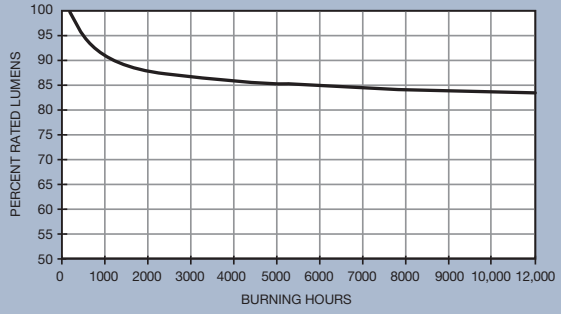

Lumen Maintenance Curve*