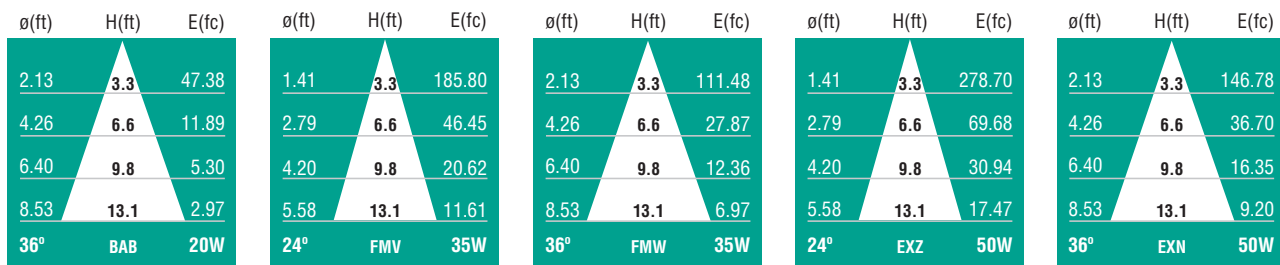

Watts (W)	Ordering Code	Lamp Description	Voltage (V)	Dimension MOL (in)	Color Temp (K)	Beam Angle	Beam Spread	Luminous Intensity (cd)	Reflector Color Coating	Average Rated Life (h)
SUPERLINE™ REFLEKTO™ MR16 Aluminized Colored Back, 2-Pin Base										
20	1000007	BAB/B/FG	12	1.78	2900	36°	Flood	510	Black	3500
20	1000018	BAB/S	12	1.77	2900	36°	Flood	510	Silver	3500
20	1000019	BAB/S/FG	12	1.78	2900	36°	Flood	510	Silver	3500
35	1000554	FMV/B/FG	12	1.78	2950	24°	Narrow Flood	2000	Black	3500
35	1000567	FMW/B	12	1.77	2950	36°	Flood	1200	Black	3500
35	1000568	FMW/B/FG	12	1.78	2950	36°	Flood	1200	Black	3500
35	1003543	FMW/BZ/FG	12	1.78	2950	36°	Flood	1200	Bronze	3500
35	1000575	FMW/S	12	1.77	2950	36°	Flood	1200	Silver	3500
35	1000576	FMW/S/FG	12	1.78	2950	36°	Flood	1200	Silver	3500
50	1001652	EXZ/B	12	1.77	3000	24°	Narrow Flood	3000	Black	3500
50	1000425	EXZ/B/FG	12	1.78	3000	24°	Narrow Flood	3000	Black	3500
50	1003542	EXZ/BZ/FG	12	1.78	3000	24°	Narrow Flood	3000	Bronze	3500
50	1001653	EXZ/S	12	1.77	3000	24°	Narrow Flood	3000	Silver	3500
50	1000439	EXZ/S/FG	12	1.78	3000	24°	Narrow Flood	3000	Silver	3500
50	1000399	EXN/B	12	1.77	3000	36°	Flood	1580	Black	3500
50	1000400	EXN/B/FG	12	1.78	3000	36°	Flood	1580	Black	3500
50	1003819	EXN/CH/FG	12	1.77	3000	36°	Flood	1580	Chrome	3500
50	1000407	EXN/S	12	1.77	3000	36°	Flood	1580	Silver	3500
50	1000408	EXN/S/FG	12	1.78	3000	36°	Flood	1580	Silver	3500

All dimensions shown in inches unless otherwise noted.

Decorative Silver, Black, Bronze & Chrome Coating Stops Backspill of Any Light

The aluminum coating of the reflector ensures lower heat radiation to the rear of the lamp.

Lamp Socket

The model C-33U socket is rated up to 24V-7A for use with all low voltage USHIO GU5.3 based MR16 lamps. The metal clips secure the lamp firmly into the socket. Use Ordering Code 1002142.