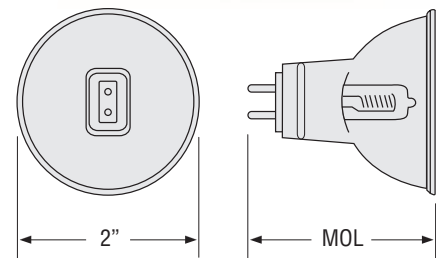

The Superline Refleko combines an aluminum deposition and a high temperature colored coating on the reflector to prevent any back-spill of light and to reduce heat to the back of the lamp. The aluminized coating redirects heat through the front of the lamp, thus diminishing the risk of thermal damage to sockets, transformers, and ceilings. The Superline Refleko is offered in four designer colors of matte black, silver, bronze and chrome - ideal for low voltage cable and track lighting.

Available in - 20W, 35W, and 50W, in Flood and Narrow Flood beam spreads.

Standard Multi-Mirror Reflectors

Superline - Multi-Lens Reflector

GU5.3

The geometry of the Multi-lens reflector together with an axial filament design, guarantees an absolute uniform appearance across the beam without unsightly shadows, dark spots or rings. (All photos: 20W, flood distribution, taken 1 meter from screen).