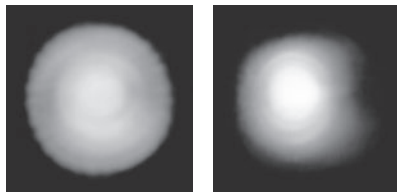

SUPERLINE™ REFLEKTO™

MR16 ALUMINIZED REFLECTOR LAMPS

Superline™ Refleko™ series of Halogen MR16 lamps provide professional accent lighting through evenly distributed light. The multi-lens geometry of the reflector surface in conjunction with an axial, computer-aligned filament, uniformly illuminates any surface. There is no ring-shaped shadow and no black spot in the middle of the light pattern.

The Superline Refleko combines an aluminum deposition and a high temperature colored coating on the reflector to prevent any back-spill of light and to reduce heat to the back of the lamp. The aluminized coating redirects heat through the front of the lamp, thus diminishing the risk of thermal damage to sockets, transformers, and ceilings. The Superline Refleko is offered in four designer colors of matte black, silver, bronze and chrome - ideal for low voltage cable and track lighting.

Available in - 20W, 35W, and 50W, in Flood and Narrow Flood beam spreads.

Standard Multi-Mirror Reflectors

Superline - Multi-Lens Reflector

GU5.3

The geometry of the Multi-lens reflector together with an axial filament design, guarantees an absolute uniform appearance across the beam without unsightly shadows, dark spots or rings. (All photos: 20W, flood distribution, taken 1 meter from screen).