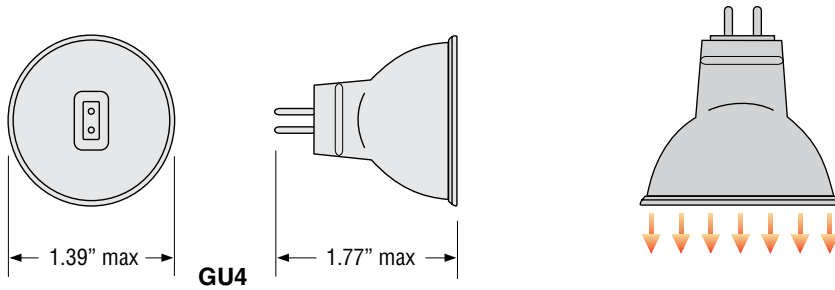

EUROSTAR™ REFLEKTO™ MR11

MR11 Aluminized Reflector Lamps for General Lighting

The aluminum coating of the reflector ensures lower heat radiation to the rear of the lamp.

Case Quantity: 50

Watts (W)	Ordering Code	Lamp Description	Volts (V)	Color Temp (K)	Beam Angle	Beam Spread	Luminous Intensity (cd)	Reflector Color Coating	Average Rated Life (h)
EUROSTAR™ REFLEKTO™ MR11, 12V Miniature, 2-Pin Base									
20	1003344	20MR11/SP12/A/FG	12	2900	12°	Spot	1600	Clear	1500
20	1003345	20MR11/FL36/A/FG	12	2900	36°	Flood	500	Clear	1500
20	1003348	20MR11/SP12/B/FG	12	2900	12°	Spot	1600	Black	1500
20	1003349	20MR11/FL36/B/FG	12	2900	36°	Flood	500	Black	1500
20	1003352	20MR11/SP12/S/FG	12	2900	12°	Spot	1600	Silver	1500
20	1003353	20MR11/FL36/S/FG	12	2900	36°	Flood	500	Silver	1500
35	1003347	35MR11/FL36/A/FG	12	2900	36°	Flood	1050	Clear	1500
35	1003350	35MR11/SP12/B/FG	12	2900	12°	Spot	2700	Black	1500
35	1003351	35MR11/FL36/B/FG	12	2900	36°	Flood	1050	Black	1500
35	1003355	35MR11/FL36/S/FG	12	2900	36°	Flood	1050	Silver	1500

All dimensions shown in inches unless otherwise noted.

ø(ft)	H(ft)	E(fc)
0.69	3.3	148.92
1.38	6.6	36.97
2.10	9.8	16.91
2.79	13.1	8.92
12°	MR11 Reflektó	20W

ø(ft)	H(ft)	E(fc)
0.69	3.3	250.92
1.38	6.6	62.99
2.10	9.8	27.96
2.79	13.1	15.98
12°	MR11 Reflektó	35W

ø(ft)	H(ft)	E(fc)
2.13	3.3	46.20
4.26	6.6	11.98
6.40	9.8	4.92
8.53	13.1	2.97
36°	MR11 Reflektó	20W

ø(ft)	H(ft)	E(fc)
2.13	3.3	97.92
4.26	6.6	23.97
6.40	9.8	10.96
8.53	13.1	5.95
36°	MR11 Reflektó	35W