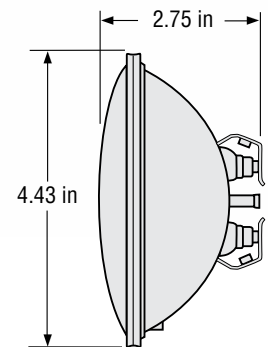

### APPLICATIONS:

- Commercial Landscape Lighting
- Architectural Lighting
- Retail and Restaurants Lighting
- Track Lighting

Screw Terminals Base

Case Quantity: 12

Watts (W)	Ordering Code	Lamp Description	Volts (V)	Beam Angle	Beam Spead	Luminous Intensity (cd)	Average Rated Life (h)
<b>PAR36 Screw Terminal Base*</b>							
20	1003539	20PAR36/NSP8/12V	12	8°	Narrow Spot	3500	4000
20	1003532	20PAR36/NFL20/12V	12	20°	Narrow Flood	1300	4000
20	1003531	20PAR36/FL30/12V	12	30°	Flood	750	4000
35	1003535	35PAR36/NSP8/12V	12	8°	Narrow Spot	7500	4000
35	1003534	35PAR36/NFL20/12V	12	20°	Narrow Flood	2500	4000
35	1003533	35PAR36/FL30/12V	12	30°	Flood	1400	4000
50	1003538	50PAR36/NSP8/12V	12	8°	Narrow Spot	13500	4000
50	1003537	50PAR36/NFL20/12V	12	20°	Narrow Flood	5000	4000
50	1003536	50PAR36/FL30/12V	12	30°	Flood	2000	4000