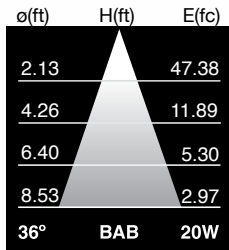

USHIO

CHARACTERISTICS & SPECIFICATIONS

SUPERLINE™ REFLEKTO™ MR16 LAMPS

GU5.3

All dimensions are in millimeters

LAMP SOCKET

The model C-33U socket is rated up to 24V-7A for use with all low voltage USHIO GU5.3 based MR16 lamps. The metal clips secure the lamp firmly into the socket. Use Ordering Code 1002142

Watts (W)	Ushio Ordering Code	Ushio Lamp Description	Voltage (V)	Color Temp (K)	Beam Angle	Beam Spread	Luminous Intensity (cd)	Reflector Color Coating	Avg Life (h)
20	1000005	BAB/B	12	2900	36°	Flood	510	Black	3500
20	1000007	BAB/B/FG	12	2900	36°	Flood	510	Black	3500
20	1003817	BAB/CH/FG	12	2900	36°	Flood	510	Chrome	3500
20	1000018	BAB/S	12	2900	36°	Flood	510	Silver	3500
20	1000019	BAB/S/FG	12	2900	36°	Flood	510	Silver	3500
35	1000554	FMV/B/FG	12	2950	24°	Narrow Flood	2000	Black	3500
35	1000567	FMW/B	12	2950	36°	Flood	1200	Black	3500
35	1000568	FMW/B/FG	12	2950	36°	Flood	1200	Black	3500
35	1003543	FMW/BZ/FG	12	2950	36°	Flood	1200	Bronze	3500
35	1003818	FMW/CH/FG	12	2950	36°	Flood	1200	Chrome	3500
35	1000575	FMW/S	12	2950	36°	Flood	1200	Silver	3500
35	1000576	FMW/S/FG	12	2950	36°	Flood	1200	Silver	3500
50	1001652	EXZ/B	12	3000	24°	Narrow Flood	3000	Black	3500
50	1000425	EXZ/B/FG	12	3000	24°	Narrow Flood	3000	Black	3500
50	1003542	EXZ/BZ/FG	12	3000	24°	Narrow Flood	3000	Bronze	3500
50	1001653	EXZ/S	12	3000	24°	Narrow Flood	3000	Silver	3500
50	1000439	EXZ/S/FG	12	3000	24°	Narrow Flood	3000	Silver	3500
50	1000399	EXN/B	12	3000	36°	Flood	1580	Black	3500
50	1000400	EXN/B/FG	12	3000	36°	Flood	1580	Black	3500
50	1003541	EXN/BZ/FG	12	3000	36°	Flood	1580	Bronze	3500
50	1003819	EXN/CH/FG	12	3000	36°	Flood	1580	Chrome	3500
50	1000407	EXN/S	12	3000	36°	Flood	1580	Silver	3500
50	1000408	EXN/S/FG	12	3000	36°	Flood	1580	Silver	3500

Superline™ Refleкто™ lamps are manufactured under ISO 9001 guidelines ensuring quality and security for the purchaser

Form No. S-MR16SLR/R-1112: Specifications may be subject to change without prior notice. Refer to www.ushio.com for the most current product specifications.

Scan with a smartphone to view this product online.