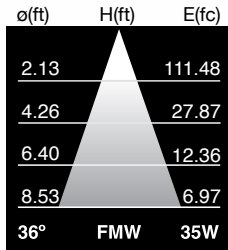

USHIO

CHARACTERISTICS & SPECIFICATIONS

SUPERLINE™ REFLEKTO™ MR16 LAMPS

GU5.3

All dimensions are in millimeters

LAMP SOCKET

The model C-33U socket is rated up to 24V-7A for use with all low voltage USHIO GU5.3 based MR16 lamps. The metal clips secure the lamp firmly into the socket. Use Ordering Code 1002142

Watts (W)	Ushio Ordering Code	Ushio Lamp Description	Voltage (V)	Color Temp (K)	Beam Angle	Beam Spread	Luminous Intensity (cd)	Reflector Color Coating	Avg Life (h)
20	1000005	BAB/B	12	2900	36°	Flood	510	Black	3500
20	1000007	BAB/B/FG	12	2900	36°	Flood	510	Black	3500
20	1003817	BAB/CH/FG	12	2900	36°	Flood	510	Chrome	3500
20	1000018	BAB/S	12	2900	36°	Flood	510	Silver	3500
20	1000019	BAB/S/FG	12	2900	36°	Flood	510	Silver	3500
35	1000554	FMV/B/FG	12	2950	24°	Narrow Flood	2000	Black	3500
35	1000567	FMW/B	12	2950	36°	Flood	1200	Black	3500
35	1000568	FMW/B/FG	12	2950	36°	Flood	1200	Black	3500
35	1003543	FMW/BZ/FG	12	2950	36°	Flood	1200	Bronze	3500
35	1003818	FMW/CH/FG	12	2950	36°	Flood	1200	Chrome	3500
35	1000575	FMW/S	12	2950	36°	Flood	1200	Silver	3500
35	1000576	FMW/S/FG	12	2950	36°	Flood	1200	Silver	3500
50	1001652	EXZ/B	12	3000	24°	Narrow Flood	3000	Black	3500
50	1000425	EXZ/B/FG	12	3000	24°	Narrow Flood	3000	Black	3500
50	1003542	EXZ/BZ/FG	12	3000	24°	Narrow Flood	3000	Bronze	3500
50	1001653	EXZ/S	12	3000	24°	Narrow Flood	3000	Silver	3500
50	1000439	EXZ/S/FG	12	3000	24°	Narrow Flood	3000	Silver	3500
50	1000399	EXN/B	12	3000	36°	Flood	1580	Black	3500
50	1000400	EXN/B/FG	12	3000	36°	Flood	1580	Black	3500
50	1003541	EXN/BZ/FG	12	3000	36°	Flood	1580	Bronze	3500
50	1003819	EXN/CH/FG	12	3000	36°	Flood	1580	Chrome	3500
50	1000407	EXN/S	12	3000	36°	Flood	1580	Silver	3500
50	1000408	EXN/S/FG	12	3000	36°	Flood	1580	Silver	3500

Superline™ Refleкто™ lamps are manufactured under ISO 9001 guidelines ensuring quality and security for the purchaser

Form No. S-MR16SLR/R-1112: Specifications may be subject to change without prior notice. Refer to www.ushio.com for the most current product specifications.

Scan with a smartphone to view this product online.