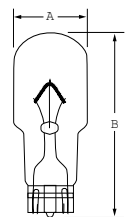

Festoon

Rigid Loop

Wedge Base

All dimensions are in millimeters

Scan with a smartphone to view this product online.

Form No. S-XE-MINI/R-1013

The specifications on this sheet supercede all previously published specifications and may be subject to change for design and specification improvement without prior notice.