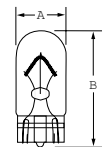

Festoon

Rigid Loop

Wedge Base

All dimensions are in millimeters

Scan with a smartphone to view this product online.

Form No. S-XE-MINI/R-1013

The specifications on this sheet supercede all previously published specifications and may be subject to change for design and specification improvement without prior notice.